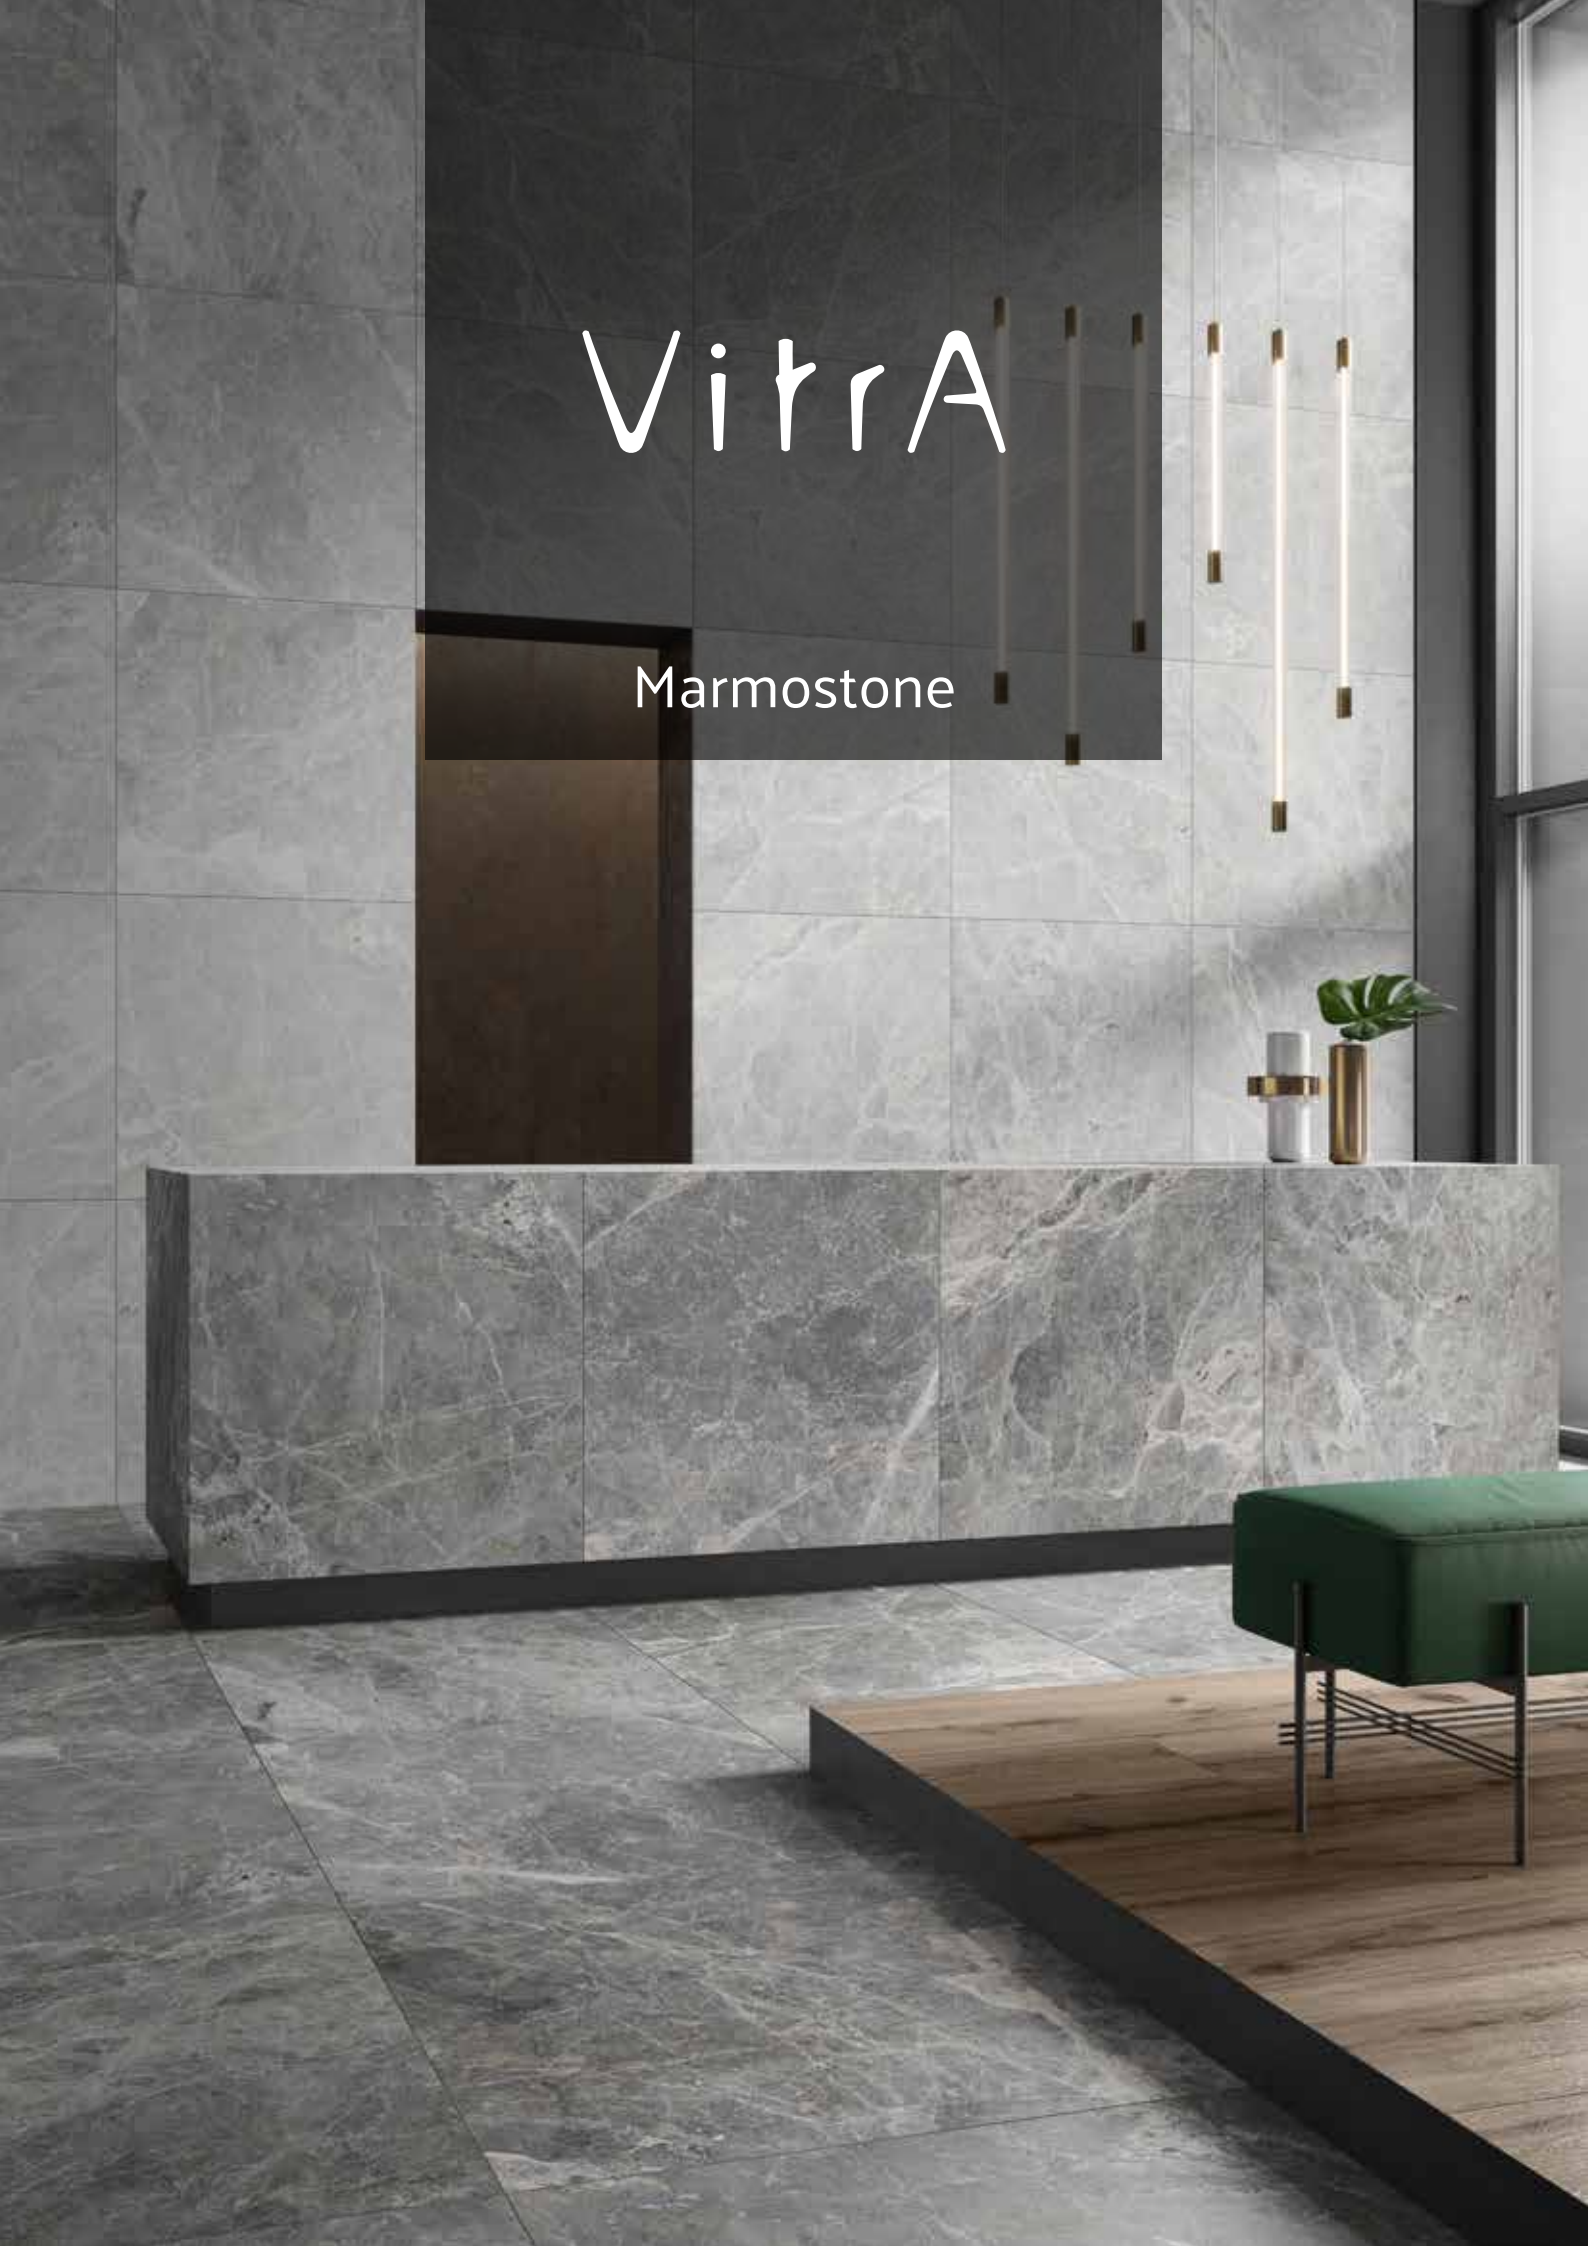

# VitrA

Marmostone

Marmostone

# Marmostone

Marmostone porcelain collection leverages the veined structure of marble on a natural stone texture and creates a hybrid surface effect. The collection comes in two different surface options; one in matt with a dominant natural stone character, other in glossy with a marble effect. Inspired by the well-known white veined marble; the Amazing Grey marble of Italy, the collection offers a variety of size and natural colour options both for indoor and outdoor use.