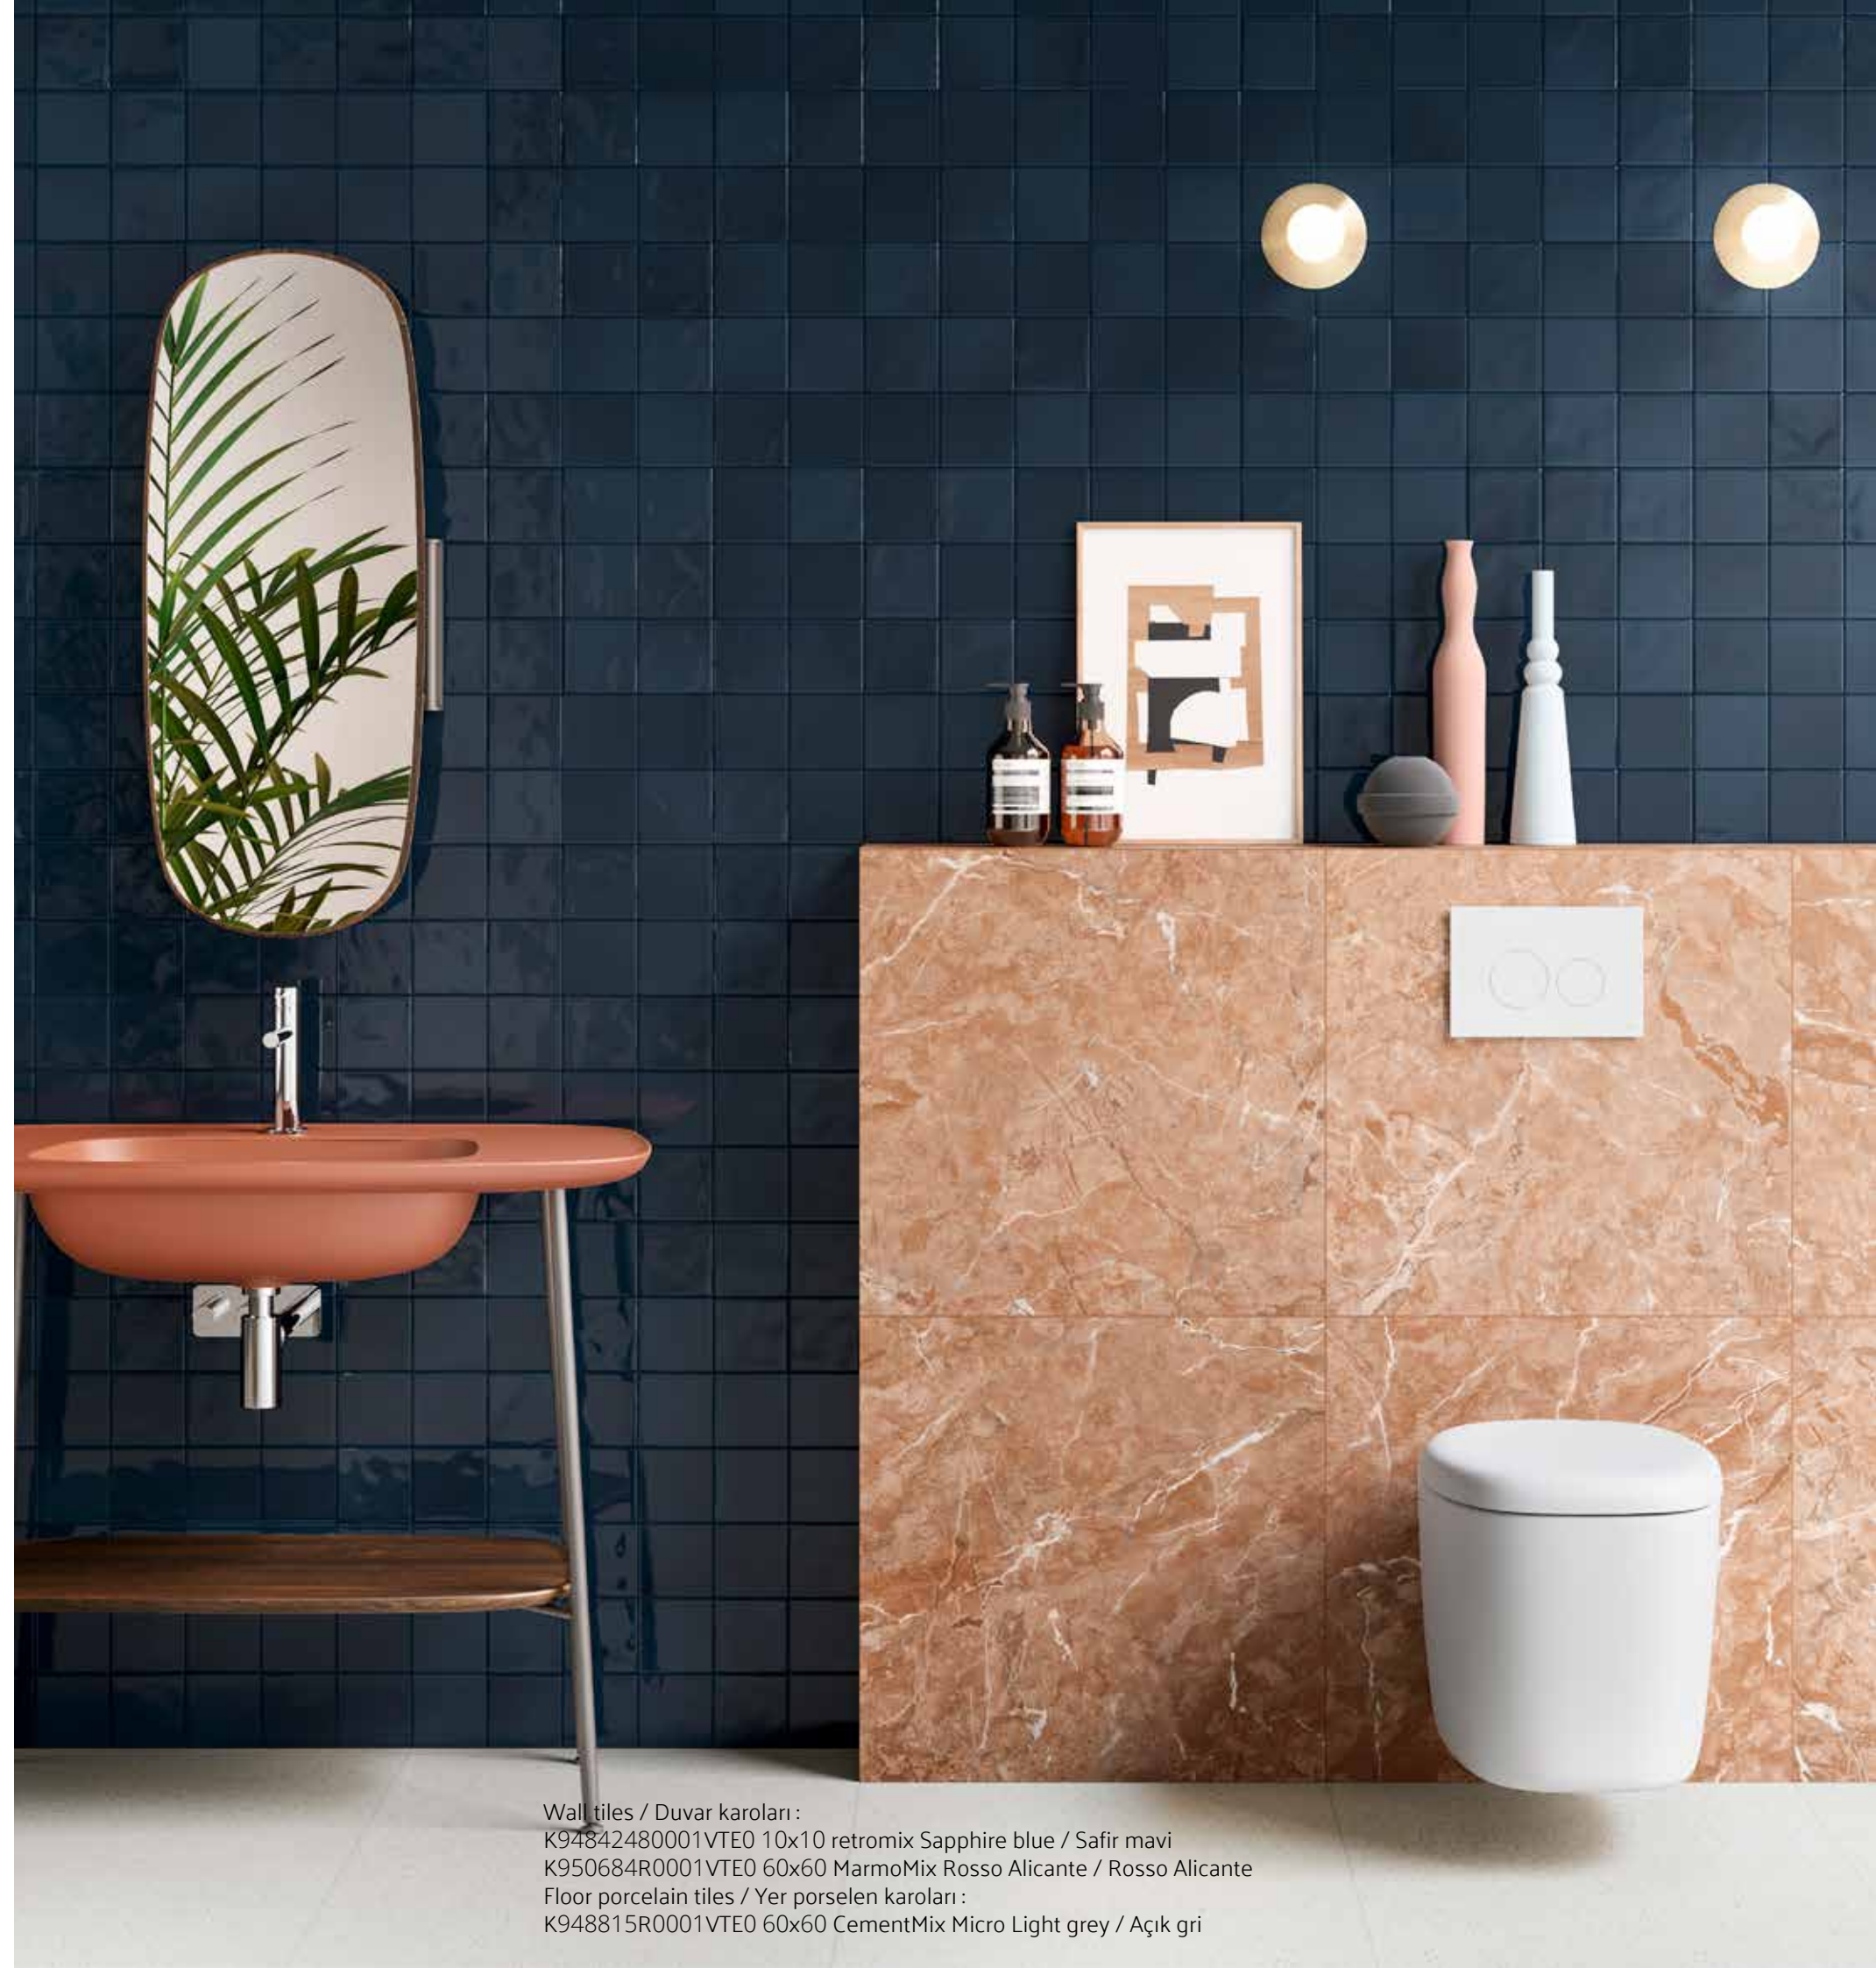

Wall tiles / Duvar karoları :
K94842480001VTE0 10x10 retromix Sapphire blue / Safir mavi
K950684R0001VTE0 60x60 MarmoMix Rosso Alicante / Rosso Alicante
Floor porcelain tiles / Yer porselen karoları :
K948815R0001VTE0 60x60 CementMix Micro Light grey / Açık gri