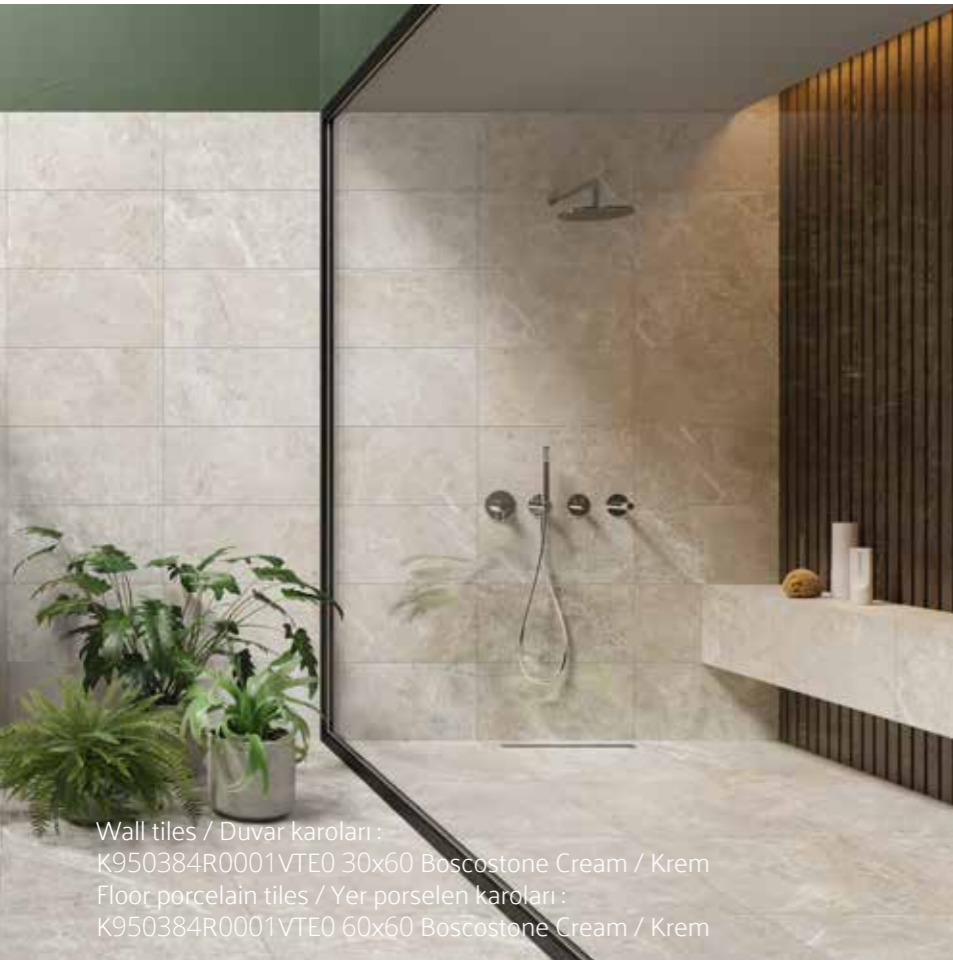

Boscostone

The Boscostone porcelain collection blends the beauty of Italian Fior di Bosco and Spanish Emperador marbles on a matt surface of stone texture. These two marbles, which have been associated with design and quality throughout the ages, are re-interpreted on a natural stone texture to form a bridge between classical Hellenistic style and contemporary modern designs.

Boscostone porselen koleksiyonu, İtalyan Fior di Bosco ve İspanyol Emperador mermerlerinin estetik güzelliğini doğal taşın mat yüzey dokusuna yansıtıyor. Çağlar boyunca isimleri tasarım ve kalite ile özdeşen bu iki mermer, Helenistik dönemin klasik çizgileri ile günümüzün modern tasarımları arasında bağ kuran bir tasarım anlayışı ile taş dokusunda yeniden yorumlanıyor.

Compatible collections / Uyumlu koleksiyonlar

Oakland
Urbancrete

Wall tiles / Duvar karoları :
K950384R0001VTE0 30x60 Boscostone Cream / Krem
Floor porcelain tiles / Yer porselen karoları :
K950384R0001VTE0 60x60 Boscostone Cream / Krem