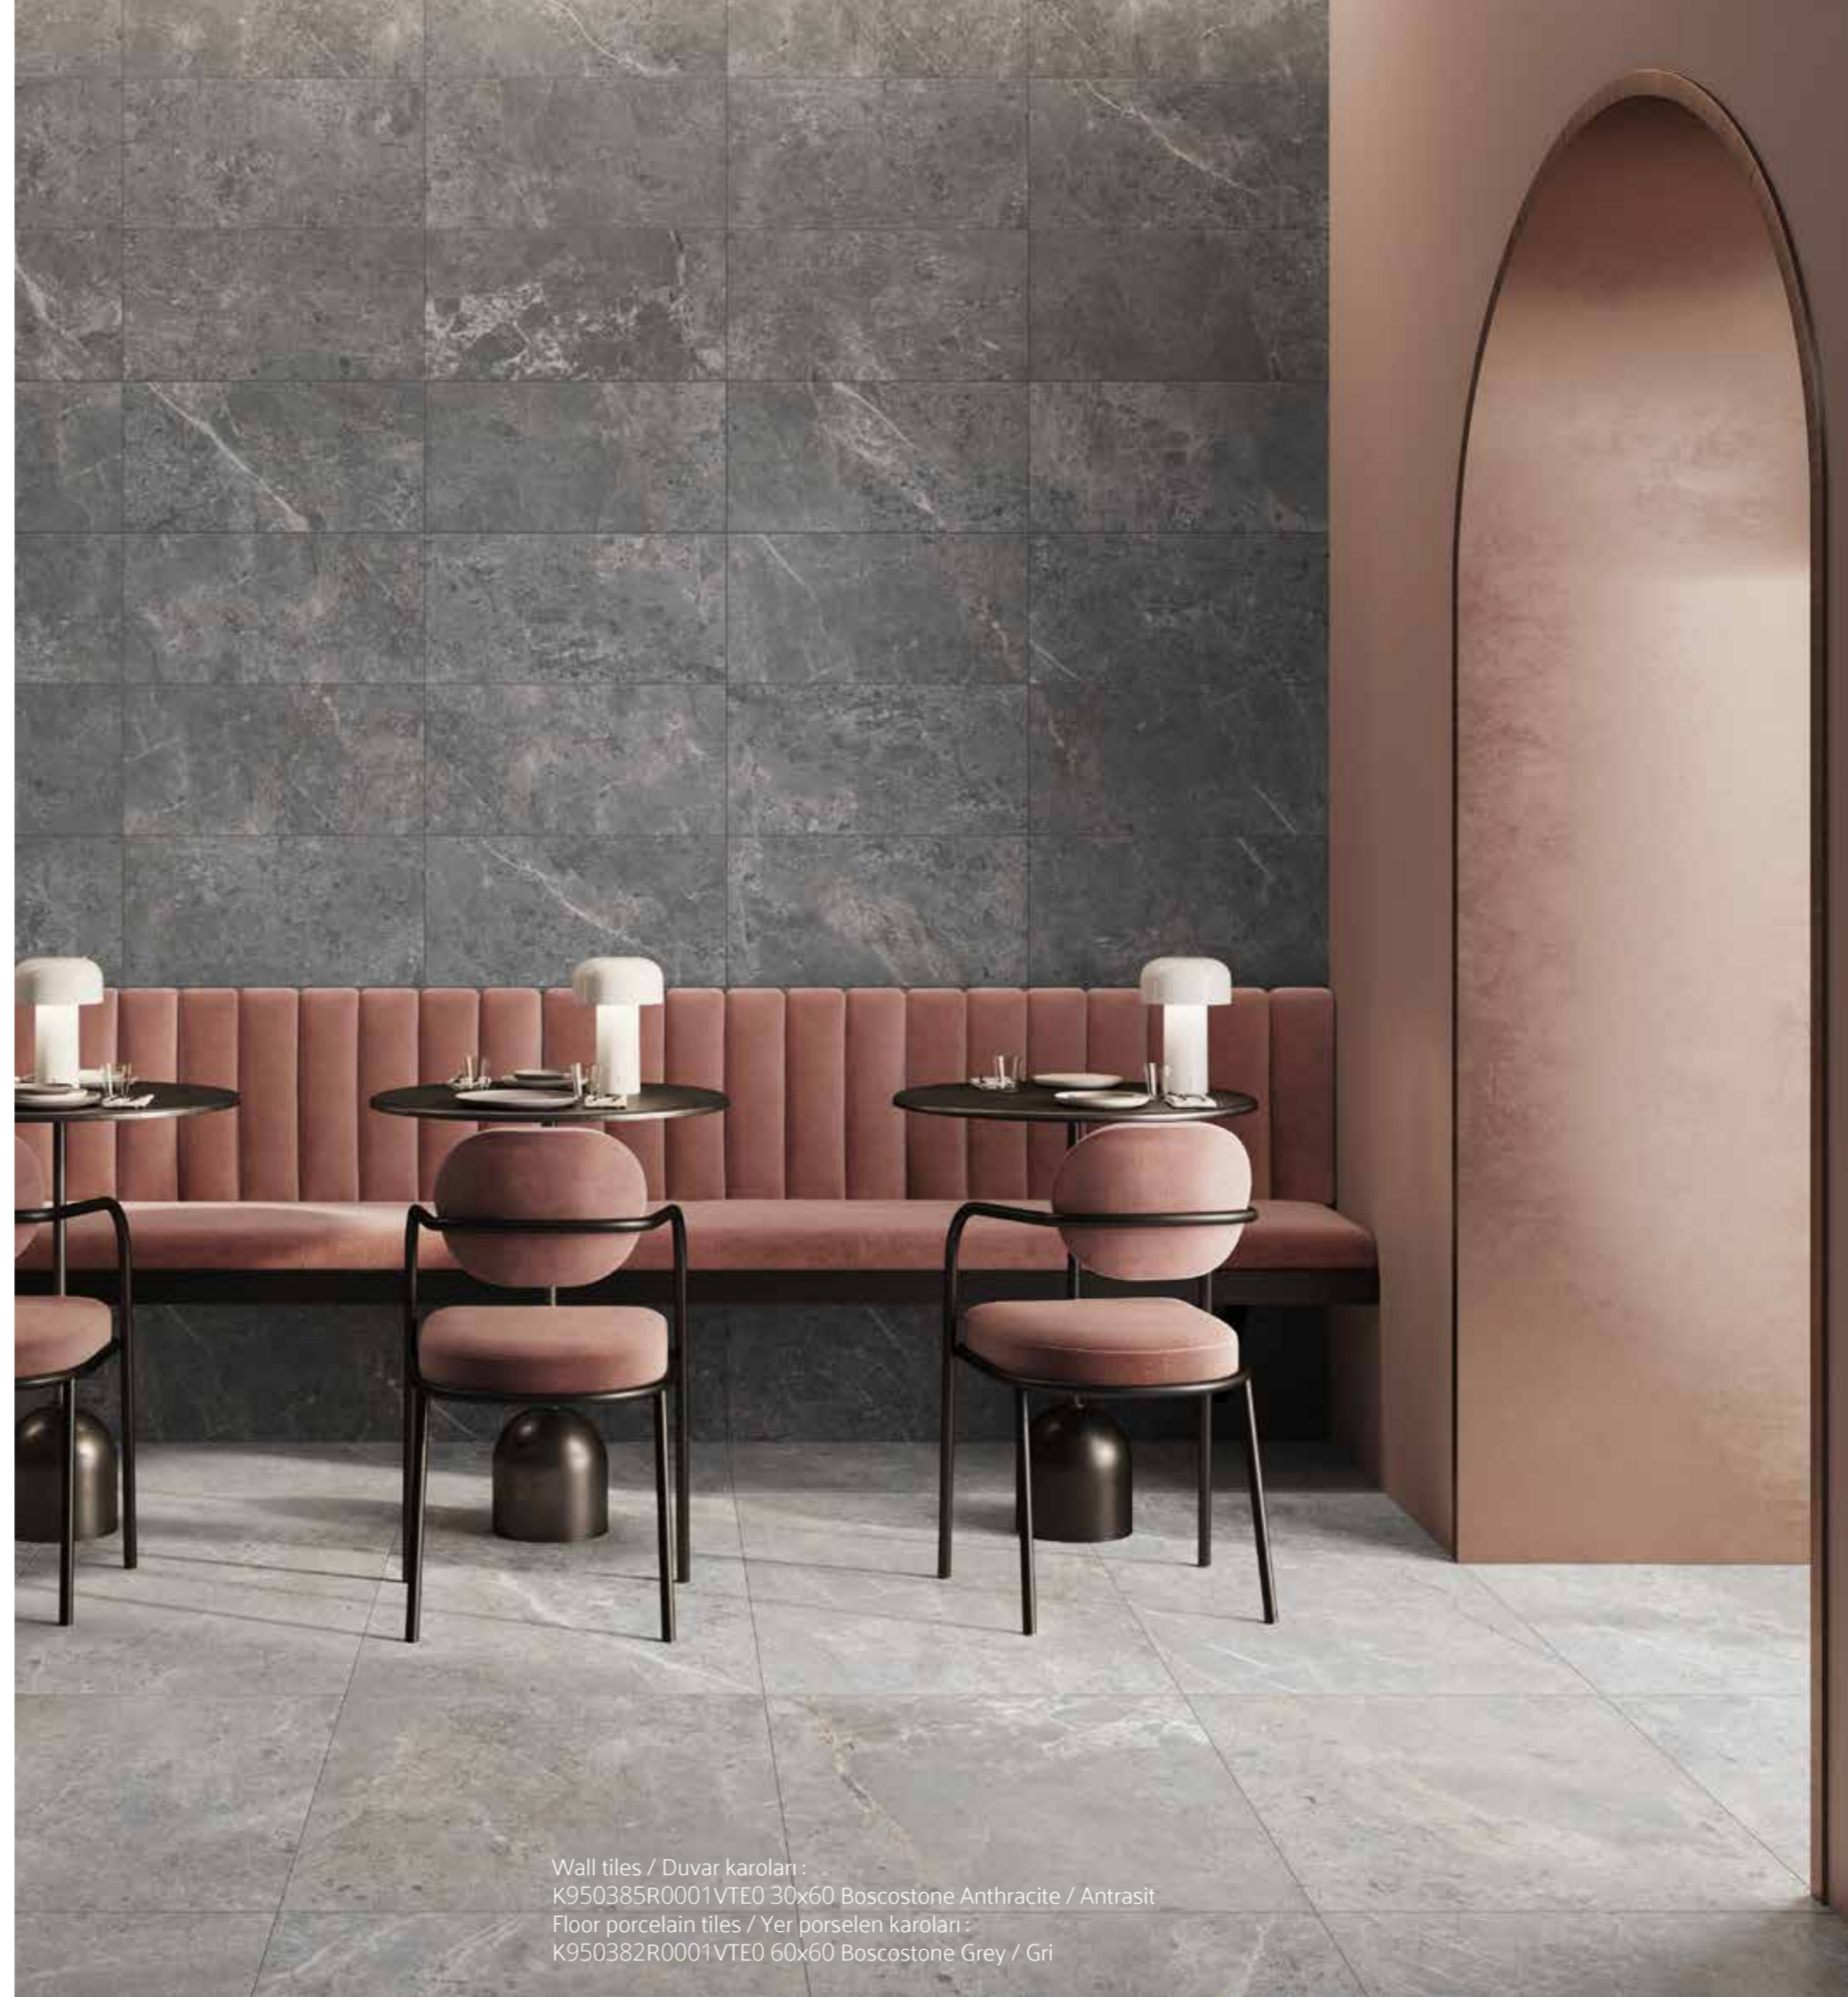

Wall tiles / Duvar karoları :
K950385R0001VTE0 30x60 Boscostone Anthracite / Antrasit
Floor porcelain tiles / Yer porselen karoları :
K950382R0001VTE0 60x60 Boscostone Grey / Gri